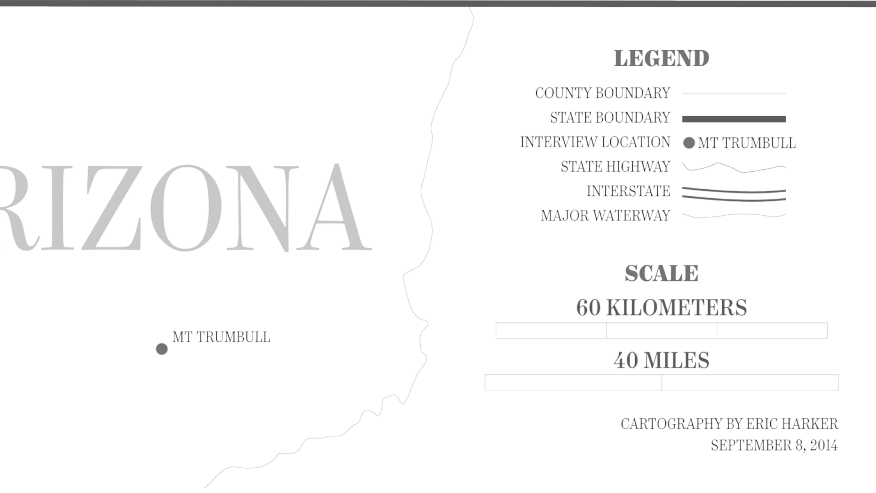

UTAH'S DIXIE REGION

MAP OF UTAH'S DIXIE AREA

LEGEND

- COUNTY BOUNDARY
- STATE BOUNDARY
- INTERVIEW LOCATION ● MT TRUMBULL
- STATE HIGHWAY
- INTERSTATE
- MAJOR WATERWAY

SCALE

60 KILOMETERS

40 MILES

CARTOGRAPHY BY ERIC HARKER
SEPTEMBER 8, 2014