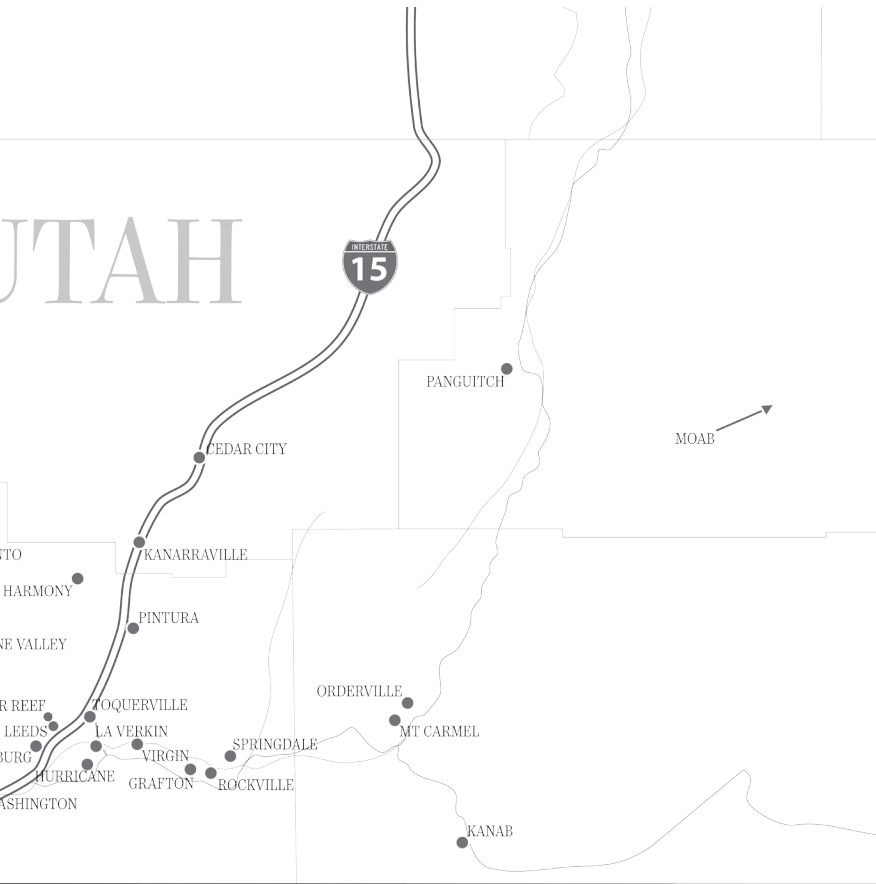

UTAH'S DIXIE REGION

MAP OF UTAH'S DIXIE AREA

LEGEND

- COUNTY BOUNDARY
- STATE BOUNDARY
- INTERVIEW LOCATION ● MT TRUMBULL
- STATE HIGHWAY
- INTERSTATE
- MAJOR WATERWAY

SCALE

60 KILOMETERS

40 MILES

CARTOGRAPHY BY ERIC HARKER
SEPTEMBER 8, 2014