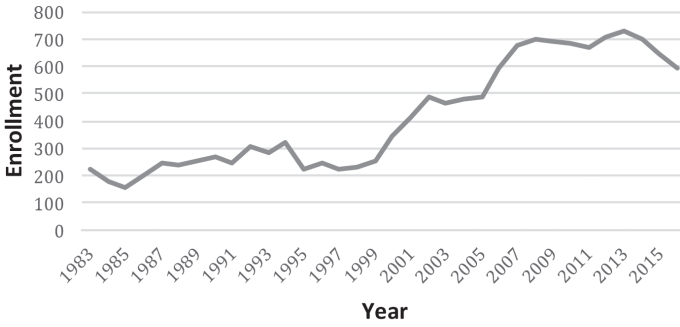

Seminary Enrollment in Taiwan 1983–2016