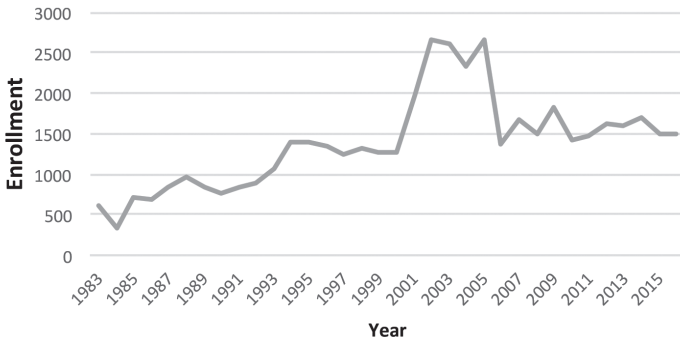

Institute Enrollment in Taiwan 1983–2016

Note: Official records for seminary and institute enrollments are not available prior to 1983.